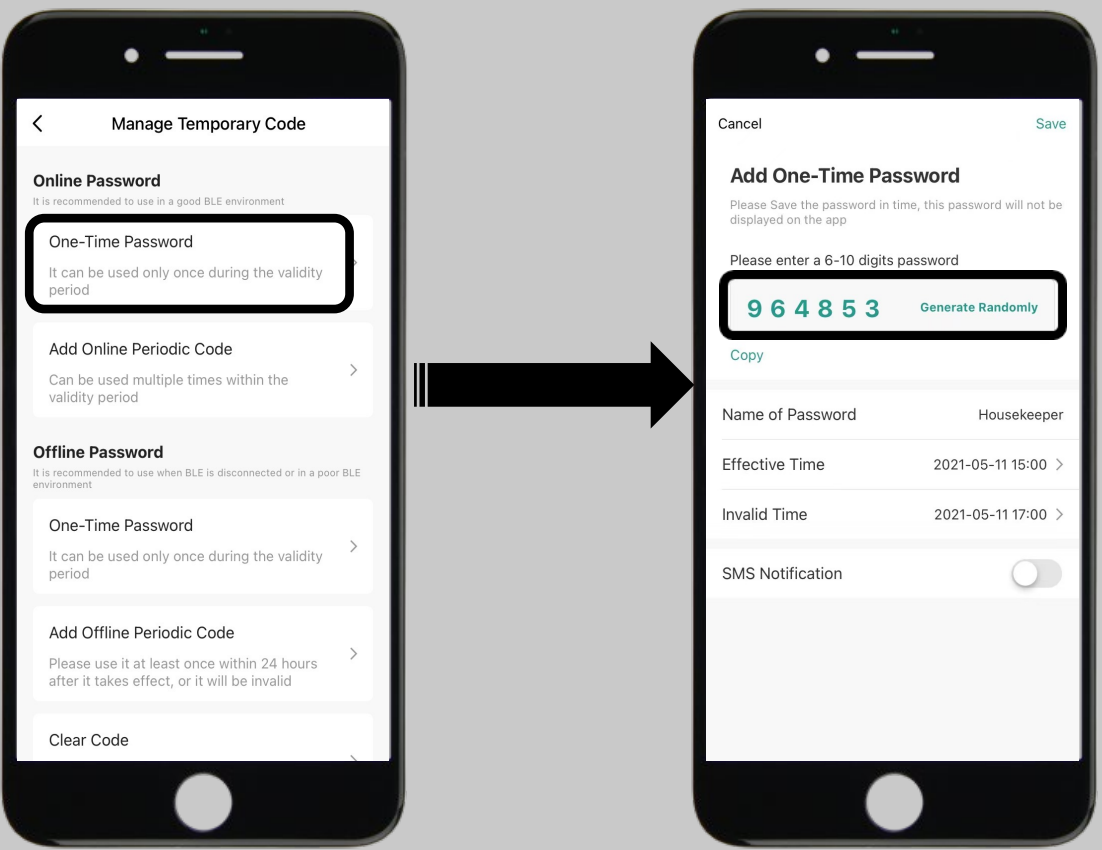

How Online One-Time Codes Work

For one-time Access only, when the delivery man delivered the package this password will be expired as it has been used once.

Leaving Home for few days and my parcel will arrive before 14:20 today, and I will preset a password for the delivery man.

Arrive before 14:20

How Online One-Time Codes Work

You can only get KeyBox access during the service time and only can be used for one time.

And also my housekeeper will come and start from 15:00 pm ~17:00 pm, will send her password for 2 hour access.

Will finish in 2 hours

How Online Periodic Codes Work

You can use as many times as you want during the period, you can set a periodic password for a duration up to 12 months.

My friends will come on 12th May and they will stay for about a year so will leave them a long period password.