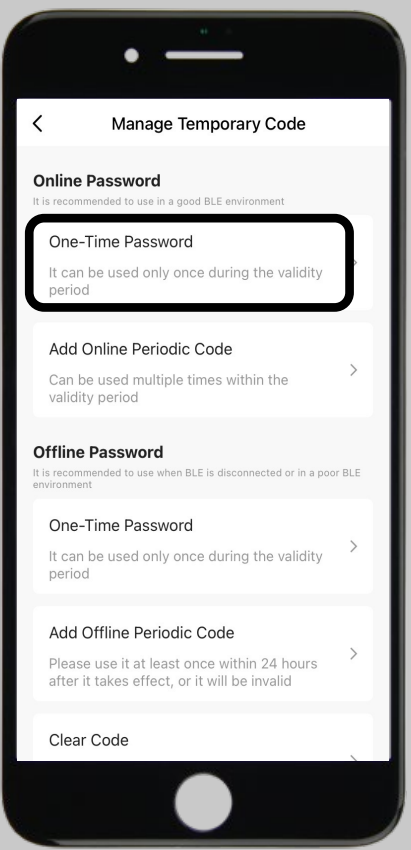

How Online One-Time Codes Work

For one-time Access only, when the delivery man delivered the package this password will be expired as it has been used once.

Leaving Home for few days and my parcel will arrive before 14:20 today, and I will preset a password for the delivery man.

Arrive before 14:20

How Online One-Time Codes Work

You can only get KeyBox access during the service time and only can be used for one time.

And also my housekeeper will come and start from 15:00 pm ~17:00 pm, will send her password for 2 hour access.