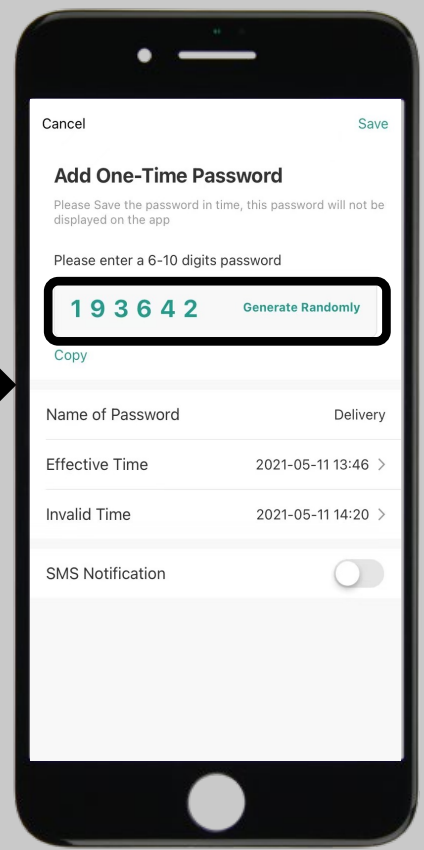

How Online One-Time Codes Work

For one-time Access only, when the delivery man delivered the package this password will be expired as it has been used once.

Leaving Home for few days and my parcel will arrive before 14:20 today, and I will preset a password for the delivery man.

Arrive before 14:20

How Online One-Time Codes Work

You can only get KeyBox access during the service time and only can be used for one time.

And also my housekeeper will come and start from 15:00 pm ~17:00 pm, will send her password for 2 hour access.